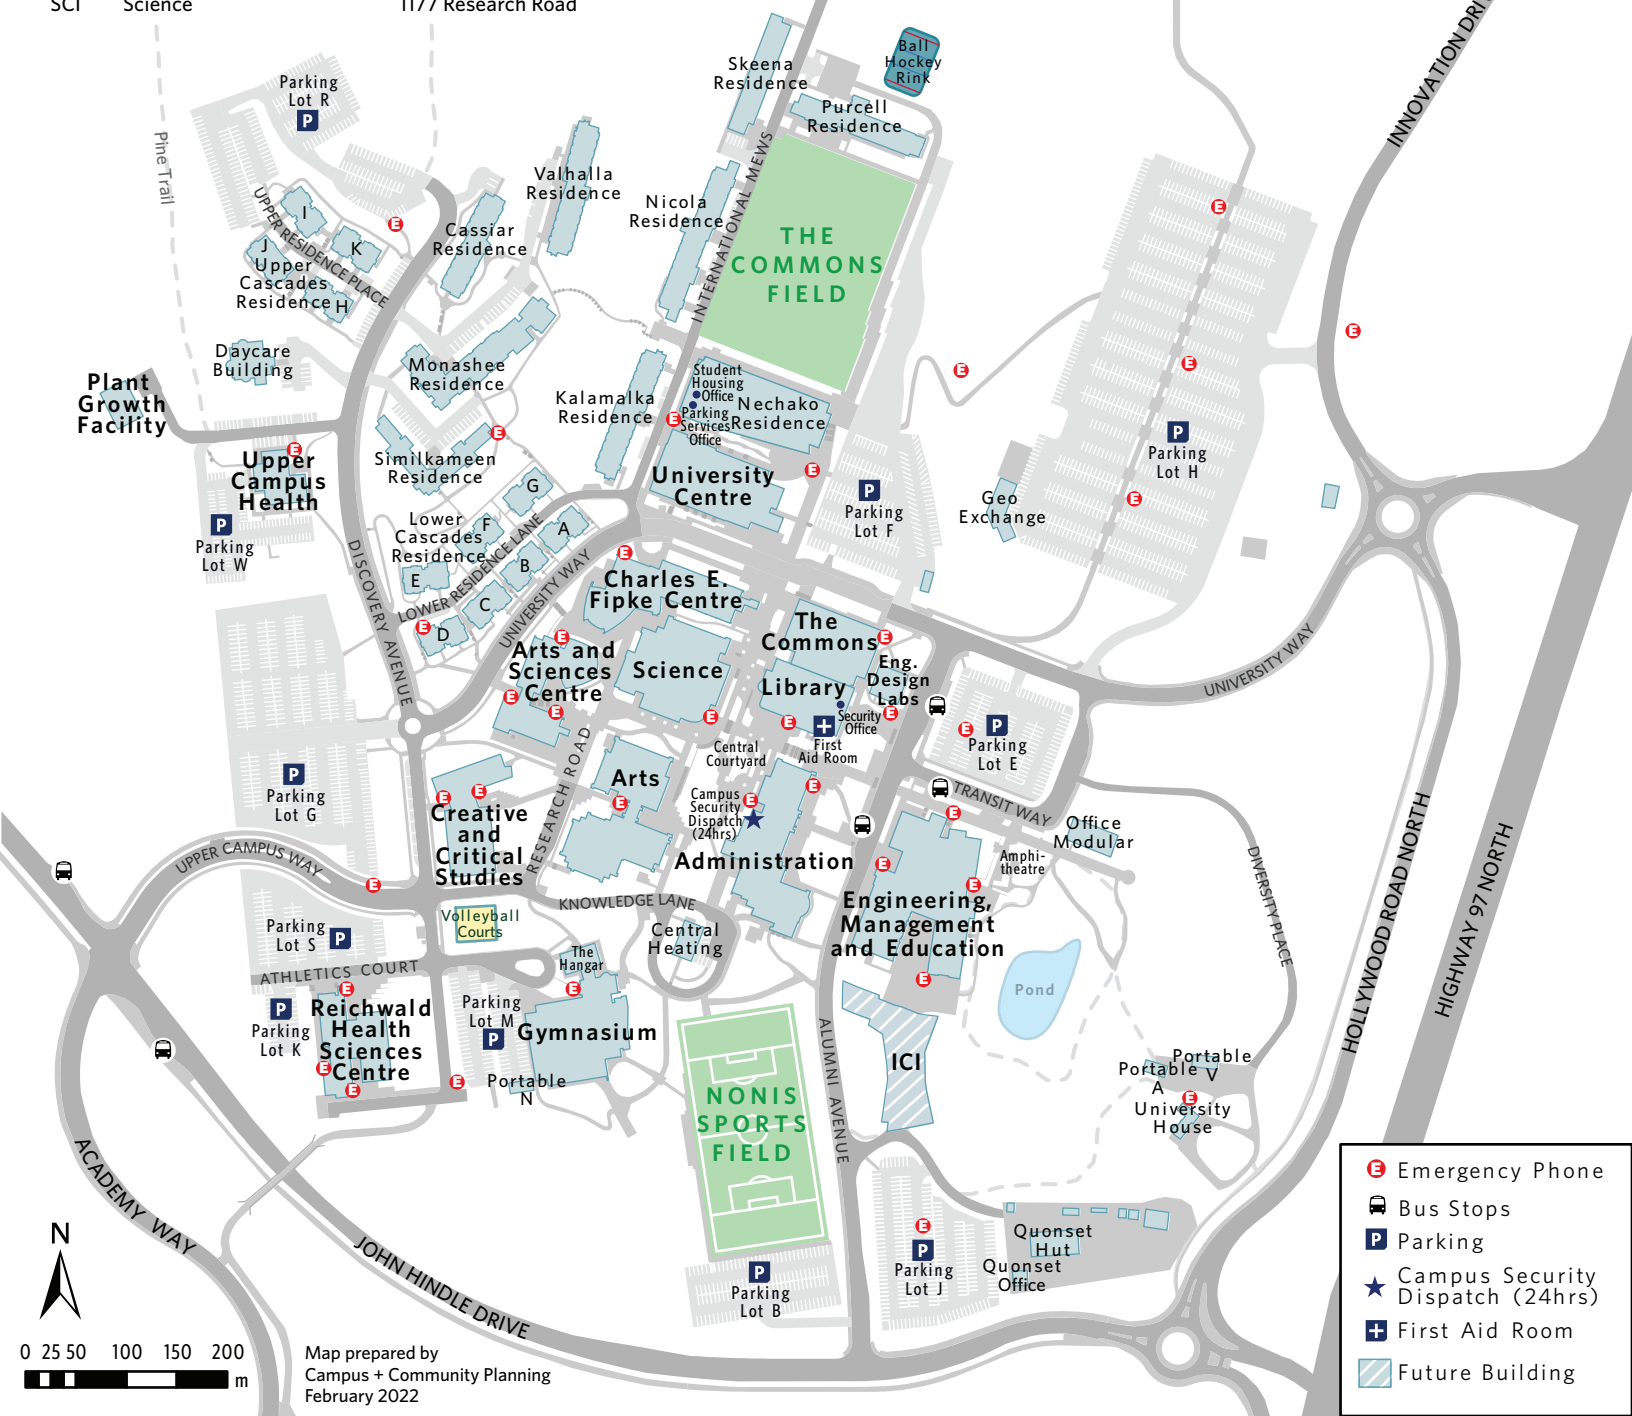

UCH	Upper Campus Health	1238 Discovery Avenue
UNC	University Centre	3272 University Way
UNI	University House	1060 Diversity Place

Residences

CASA	Cascades Residence - A	3212 Lower Residence Lane
CASB	Cascades Residence - B	3200 Lower Residence Lane
CASC	Cascades Residence - C	3188 Lower Residence Lane
CASD	Cascades Residence - D	3176 Lower Residence Lane
CASE	Cascades Residence - E	3174 Lower Residence Lane
CASF	Cascades Residence - F	3192 Lower Residence Lane
CASG	Cascades Residence - G	3210 Lower Residence Lane
CASH	Cascades Residence - H	3153 Upper Residence Place
CASI	Cascades Residence - I	3132 Upper Residence Place
CASJ	Cascades Residence - J	3133 Upper Residence Place
CASK	Cascades Residence - K	3152 Upper Residence Place
CSR	Cassiar Residence	1337 Discovery Avenue
KAL	Kalamalka Residence	1240 International Mews
MON	Monashee Residence	1267 Discovery Avenue
NCH	Nechako Residence	1255 International Mews
NIC	Nicola Residence	1270 International Mews
PUR	Purcell Residence	1323 International Mews
SIM	Similkameen Residence	1263 Discovery Avenue
SKN	Skeena Residence	1320 International Mews
VAL	Valhalla Residence	1311 Discovery Avenue

Innovation Precinct 1
Innovation Precinct Annex 1

- Emergency Phone
- Bus Stops
- Parking
- Campus Security Dispatch (24hrs)
- First Aid Room
- Future Building

N

0 25 50 100 150 200 m